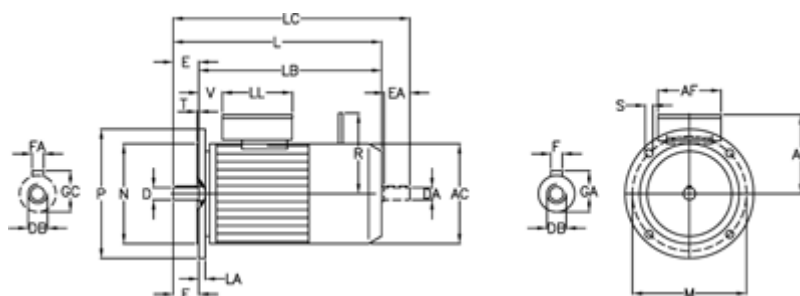

Data Sheet

Article number: 25055414406751

Description: Bonfiglioli brake motor BE80A-4-FD10 0.55KW
1400 rpm 3x230/400v 50HZ IE2 DC brake IP55 10 B5R stainless steel

Measures

A/F = 98	EA = 40	LC = 388	V = 41
AC = 156	F = 6	LL = 133	
AD = 143	FA = 6	M = 165	
D = 19	GA = 21.5	N = 130	
DA = 19	GC = 21.5	P = 200	
DB = M6	L = 346	R = 129	
DB1 = M6	LA = 11.5	S = 11.5	
E = 40	LB = 306	T = 3.5	